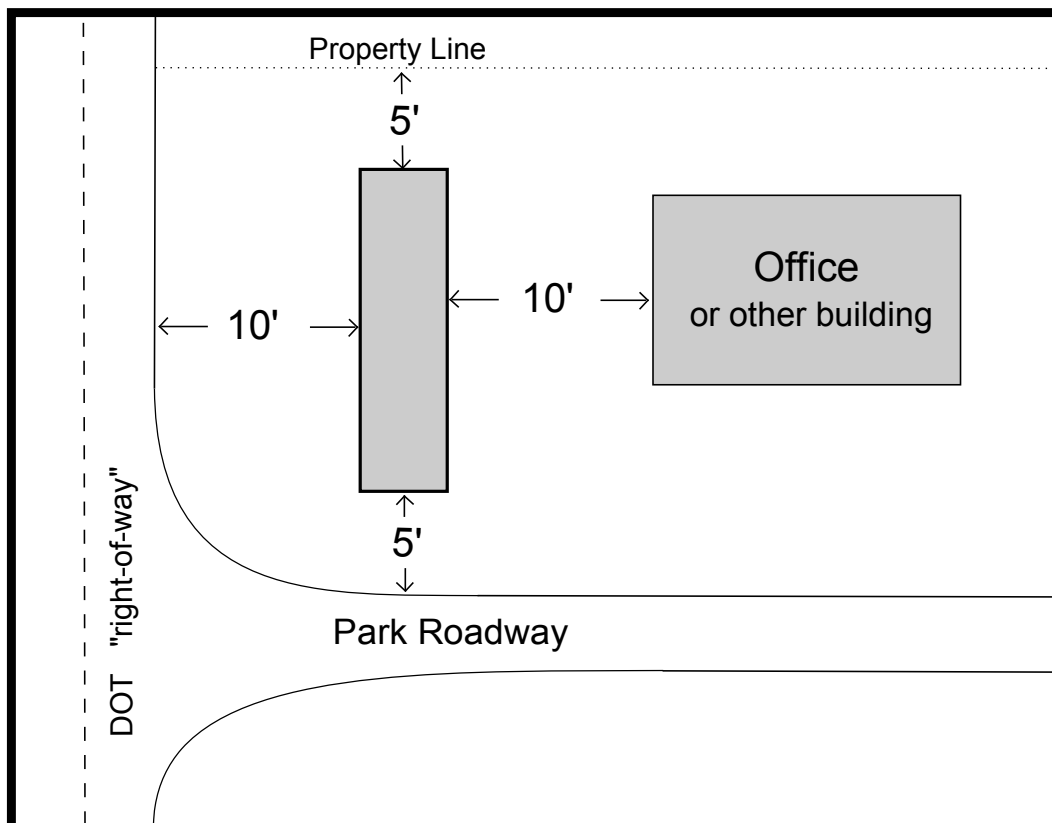

Manufactured Home Lots - Setbacks

Parks built after Dec 31, 1960 & before Jun 30, 1971

ORC Rule
 4781-12-08 (F) & (G)
 Rev: 04/15/16