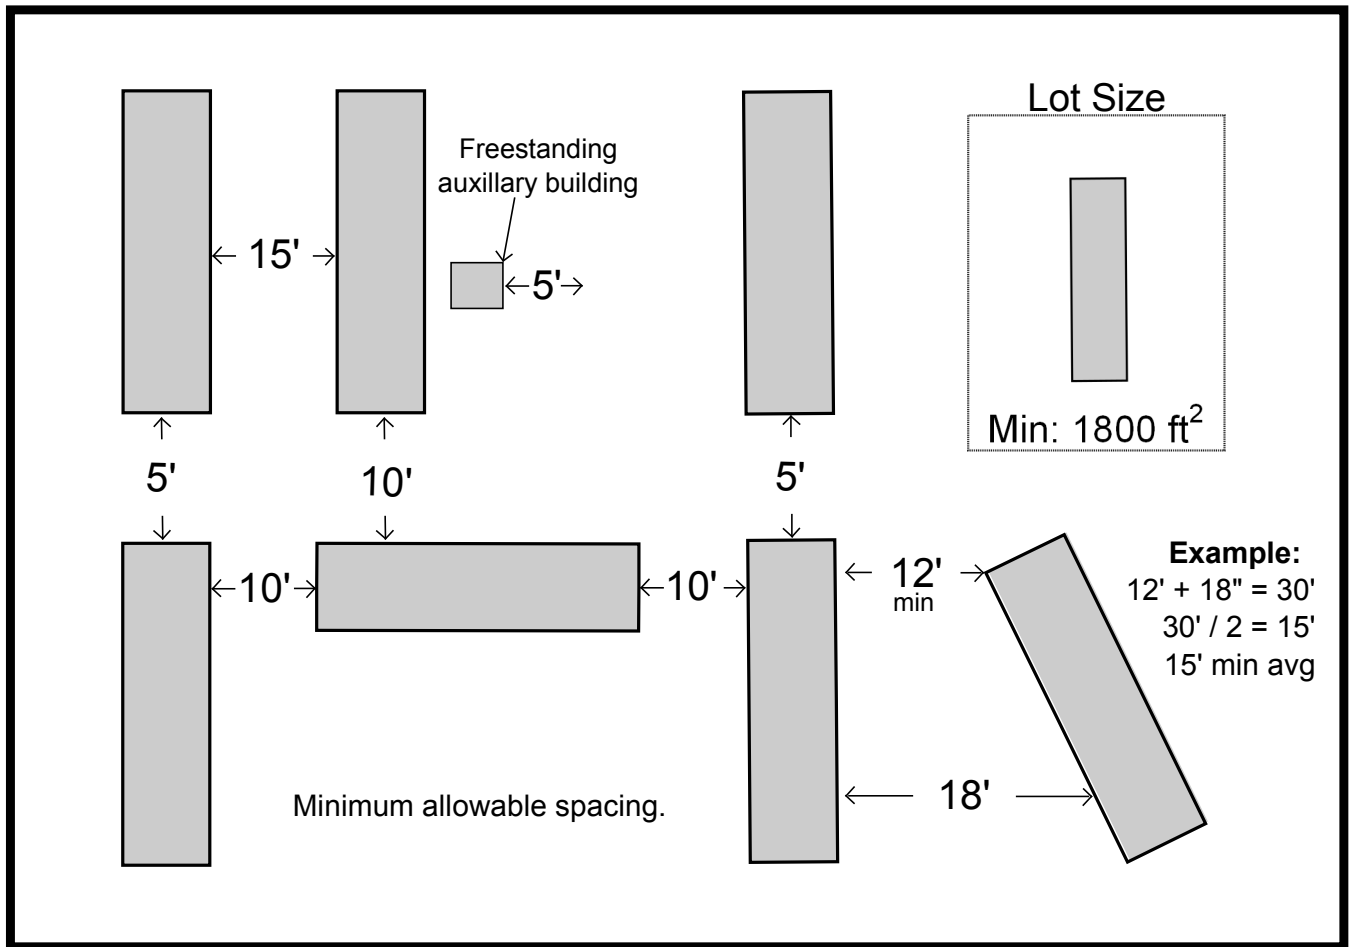

Manufactured Home Lots - Setbacks

Parks built after Dec 31, 1960 & before Jun 30, 1971

ORC Rule
 4781-12-08 (F) & (G)
 Rev: 04/15/16